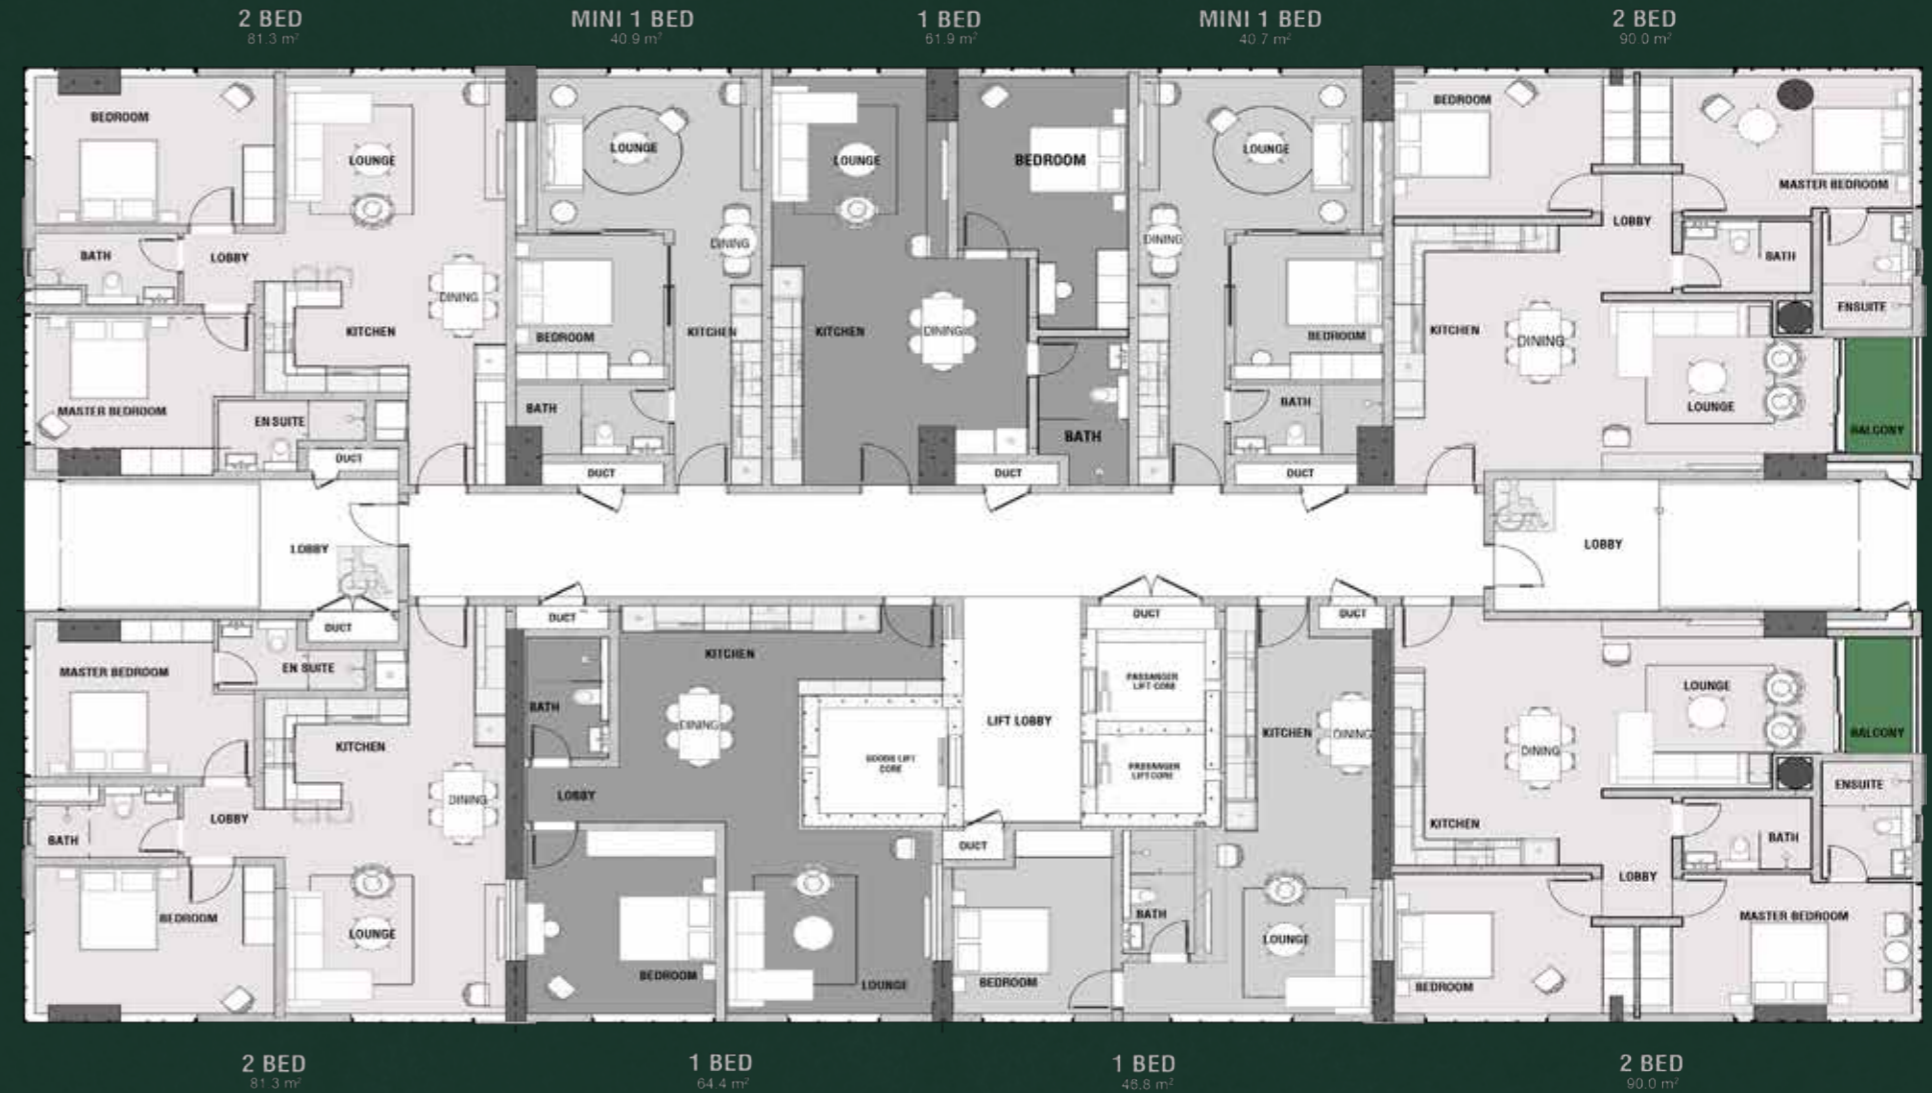

FLOOR PLANS

RESIDENTIAL PLAN LEVEL 13-23 LAYOUT

MEDICAL SUITES
LEVEL 07-12 LAYOUT

COMMERCIAL OFFICE SUITES
LEVEL 6 LAYOUT

GROUND FLOOR
LEVEL 0 LAYOUT

ROOF AMENITIES FLOOR
LEVEL 24 LAYOUT

T E A M

DEVELOPER: SPACEMASTER PROPERTIES LTD