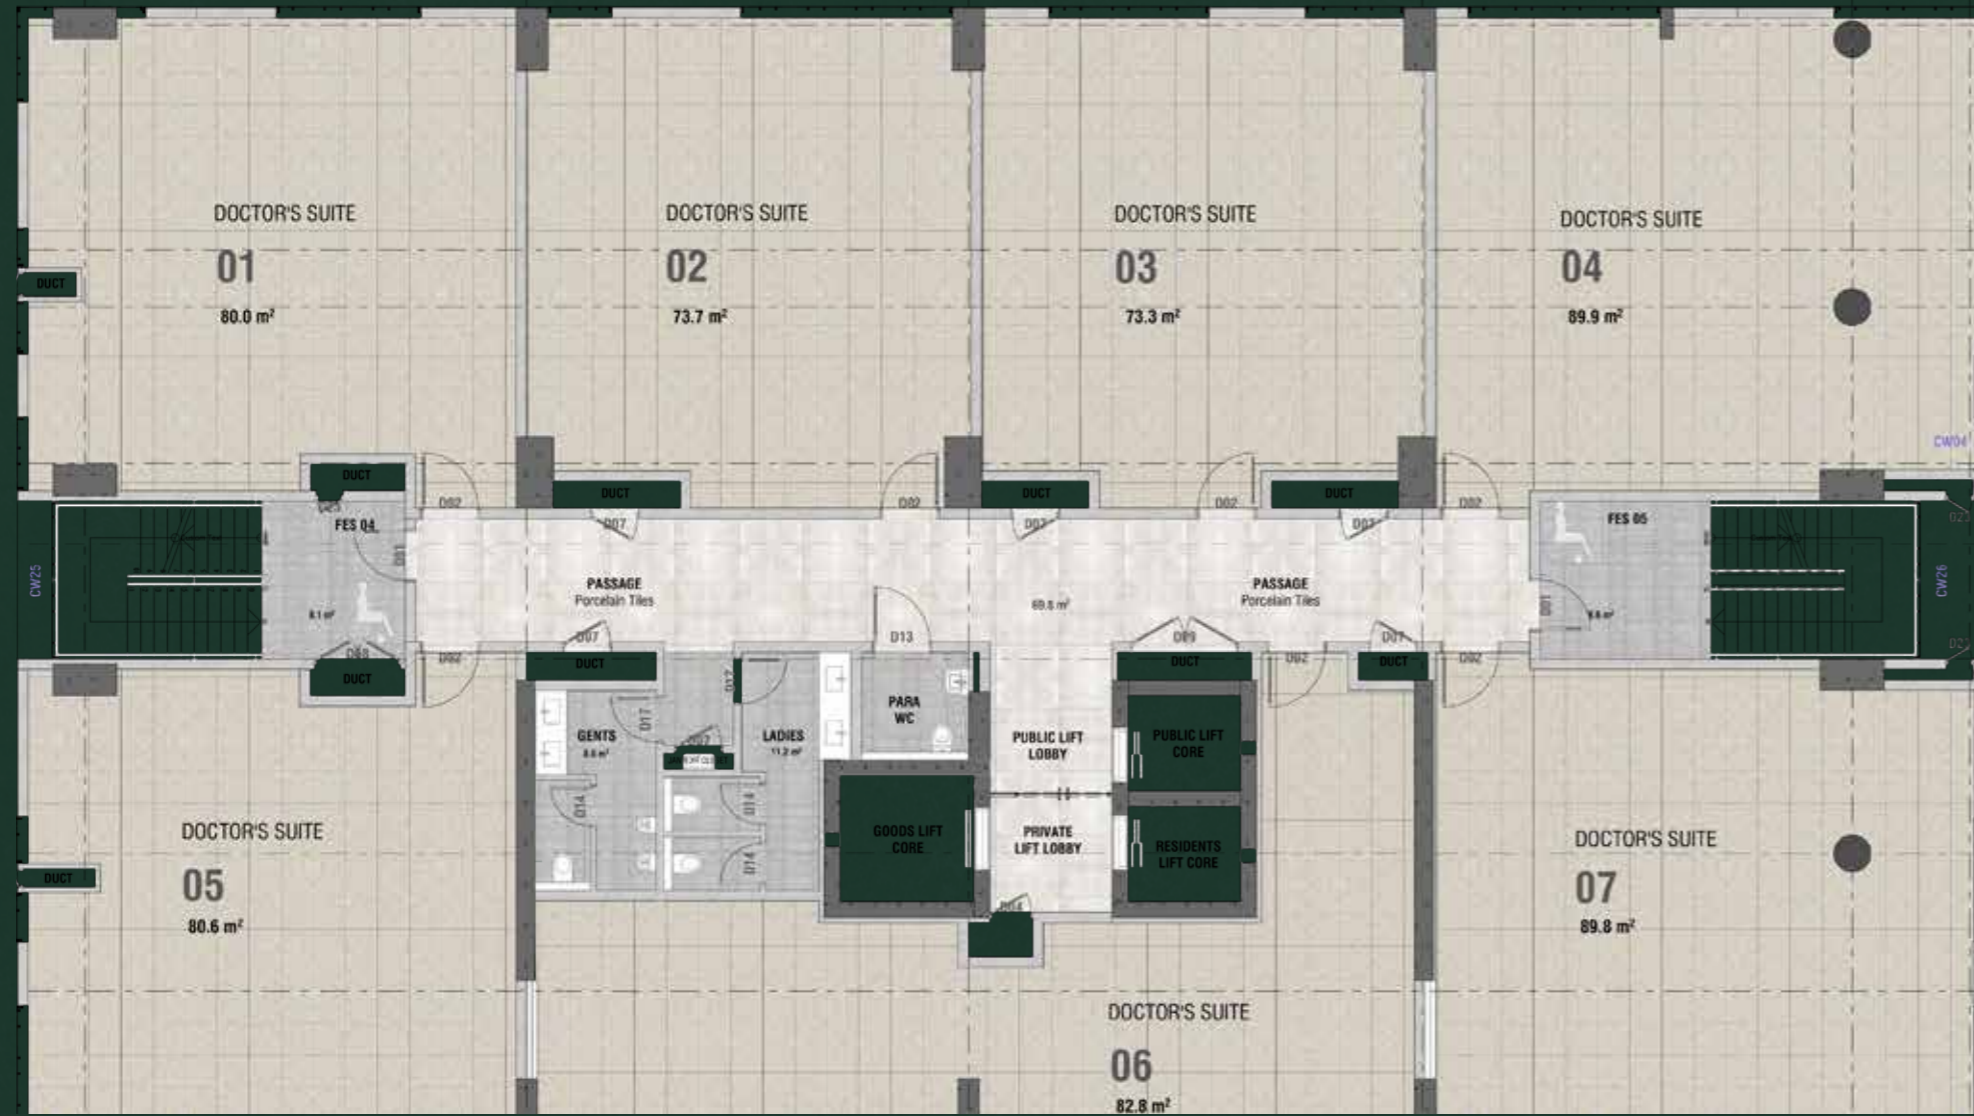

FLOOR PLANS

RESIDENTIAL PLAN LEVEL 13-23 LAYOUT

MEDICAL SUITES
LEVEL 07-12 LAYOUT

COMMERCIAL OFFICE SUITES
LEVEL 6 LAYOUT

GROUND FLOOR
LEVEL 0 LAYOUT

ROOF AMENITIES FLOOR
LEVEL 24 LAYOUT

T E A M

DEVELOPER: SPACEMASTER PROPERTIES LTD